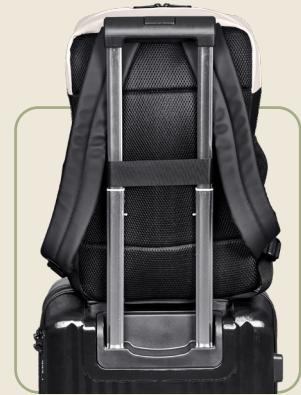

BG-AC-515-B
CEDERBERG WATER-RESISTANT
LAPTOP BACKPACK

Stylish, waterproof, and resilient - this backpack carries every journey with comfort, purpose, and ease.